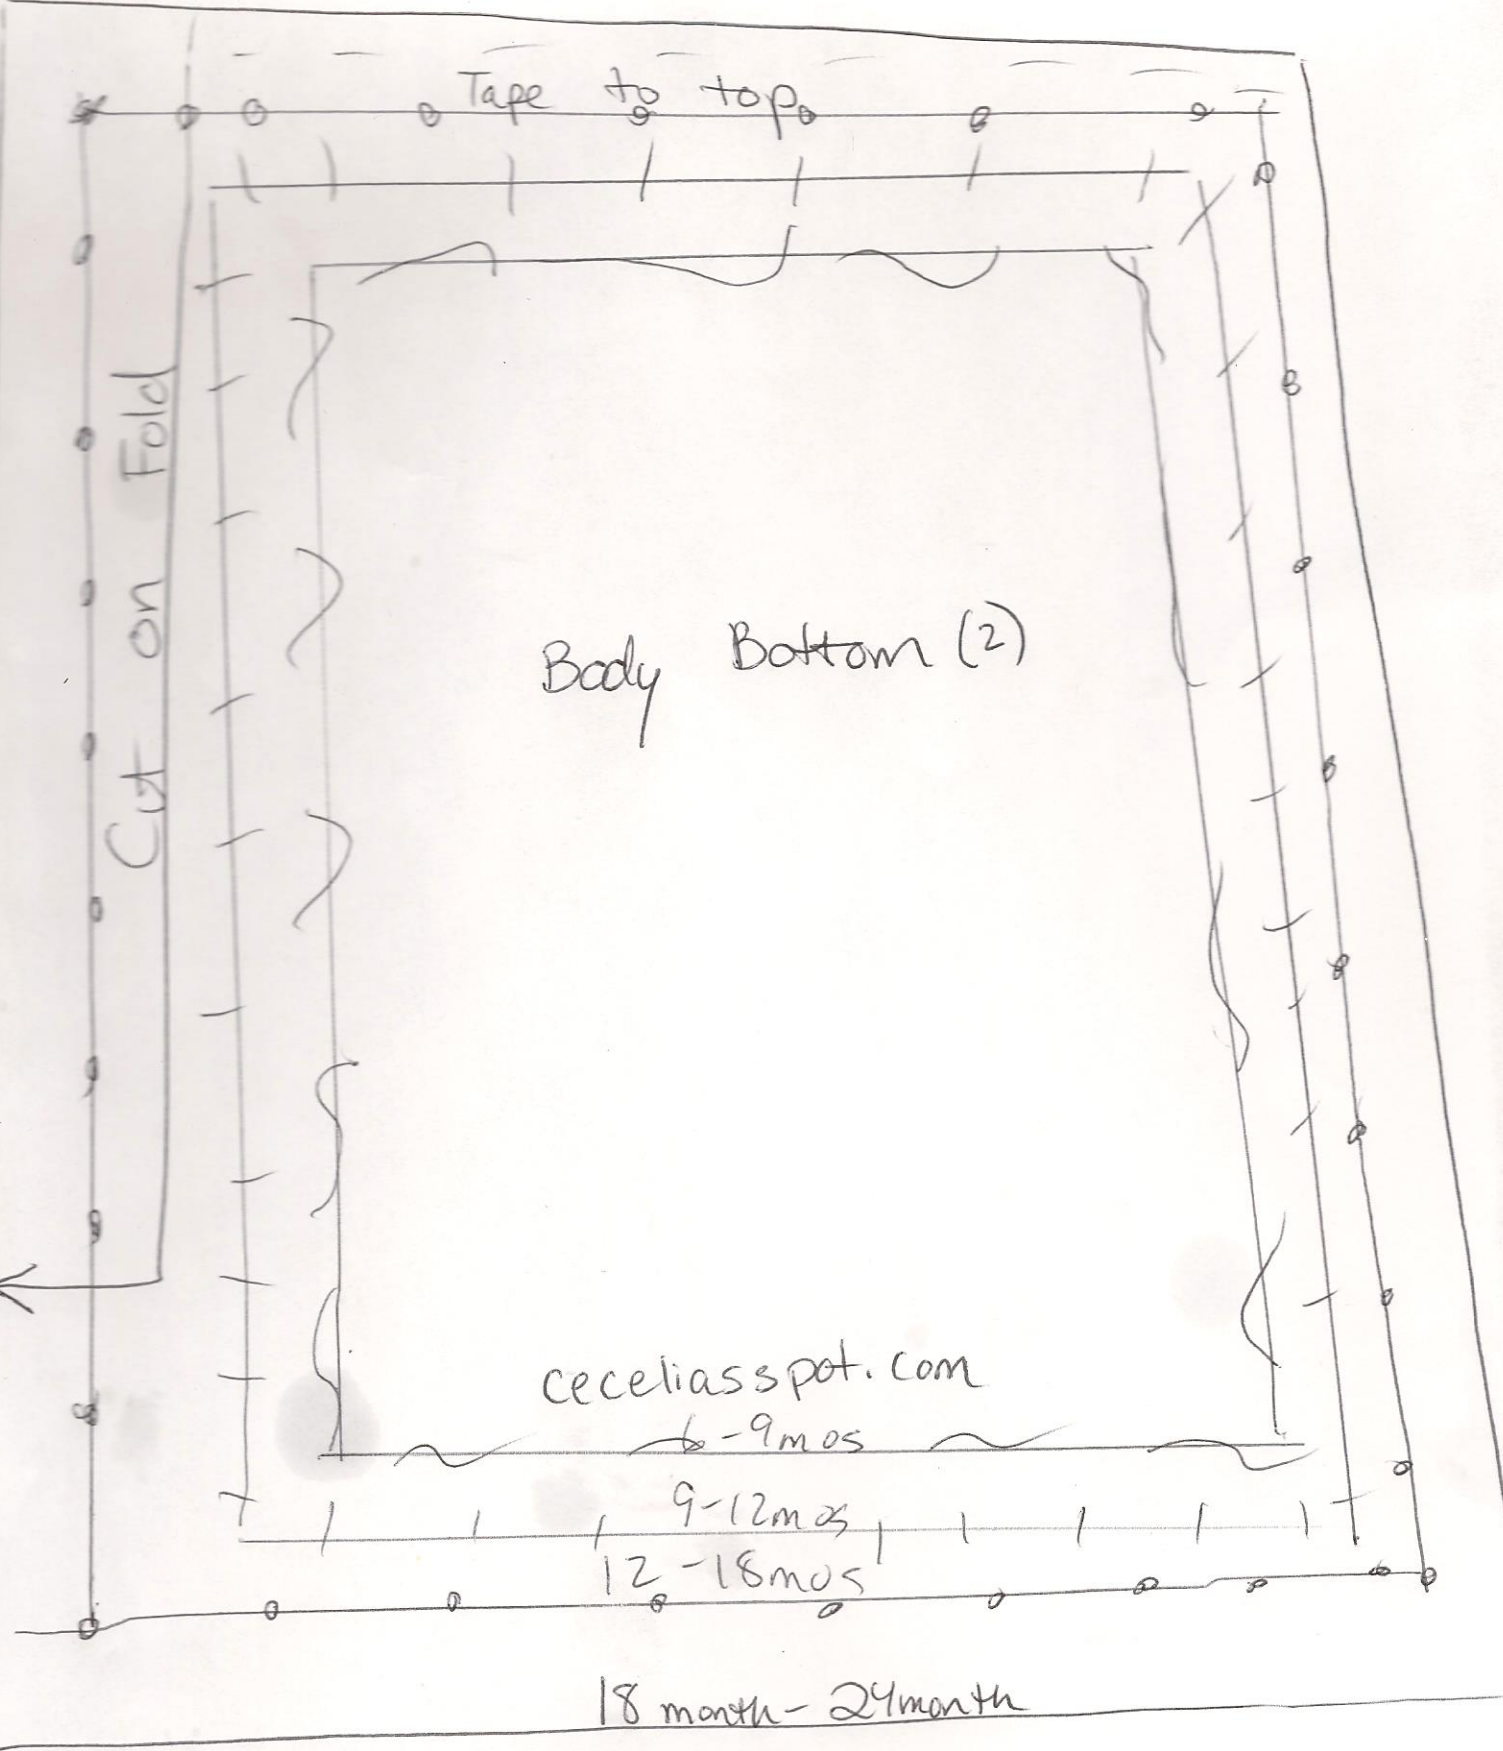

* Adjust sizing by measuring your little one! Enjoy!

Tape to top

Cut on Fold

Body Bottom (2)

ceceliasspot.com

6-9mos

9-12mos

12-18mos

18 month - 24 month

Body Top (1)

Cotton Fold

6-9 mos

9-12 mos

12-18 mos

18-24 mos

ceceliasspot.com

Tape to Bottom Body

Top Back (1)

Ceceliasspot.com

6-9mos

9-12mos

12-18mos

18-24mos

Cut on fold

Hood (Cut 2)

(recommended for older children & have velcro or buttoned)

ceceliaspot.com

6-9 mos

9-12 mos

12-18 mos

18-24 mos