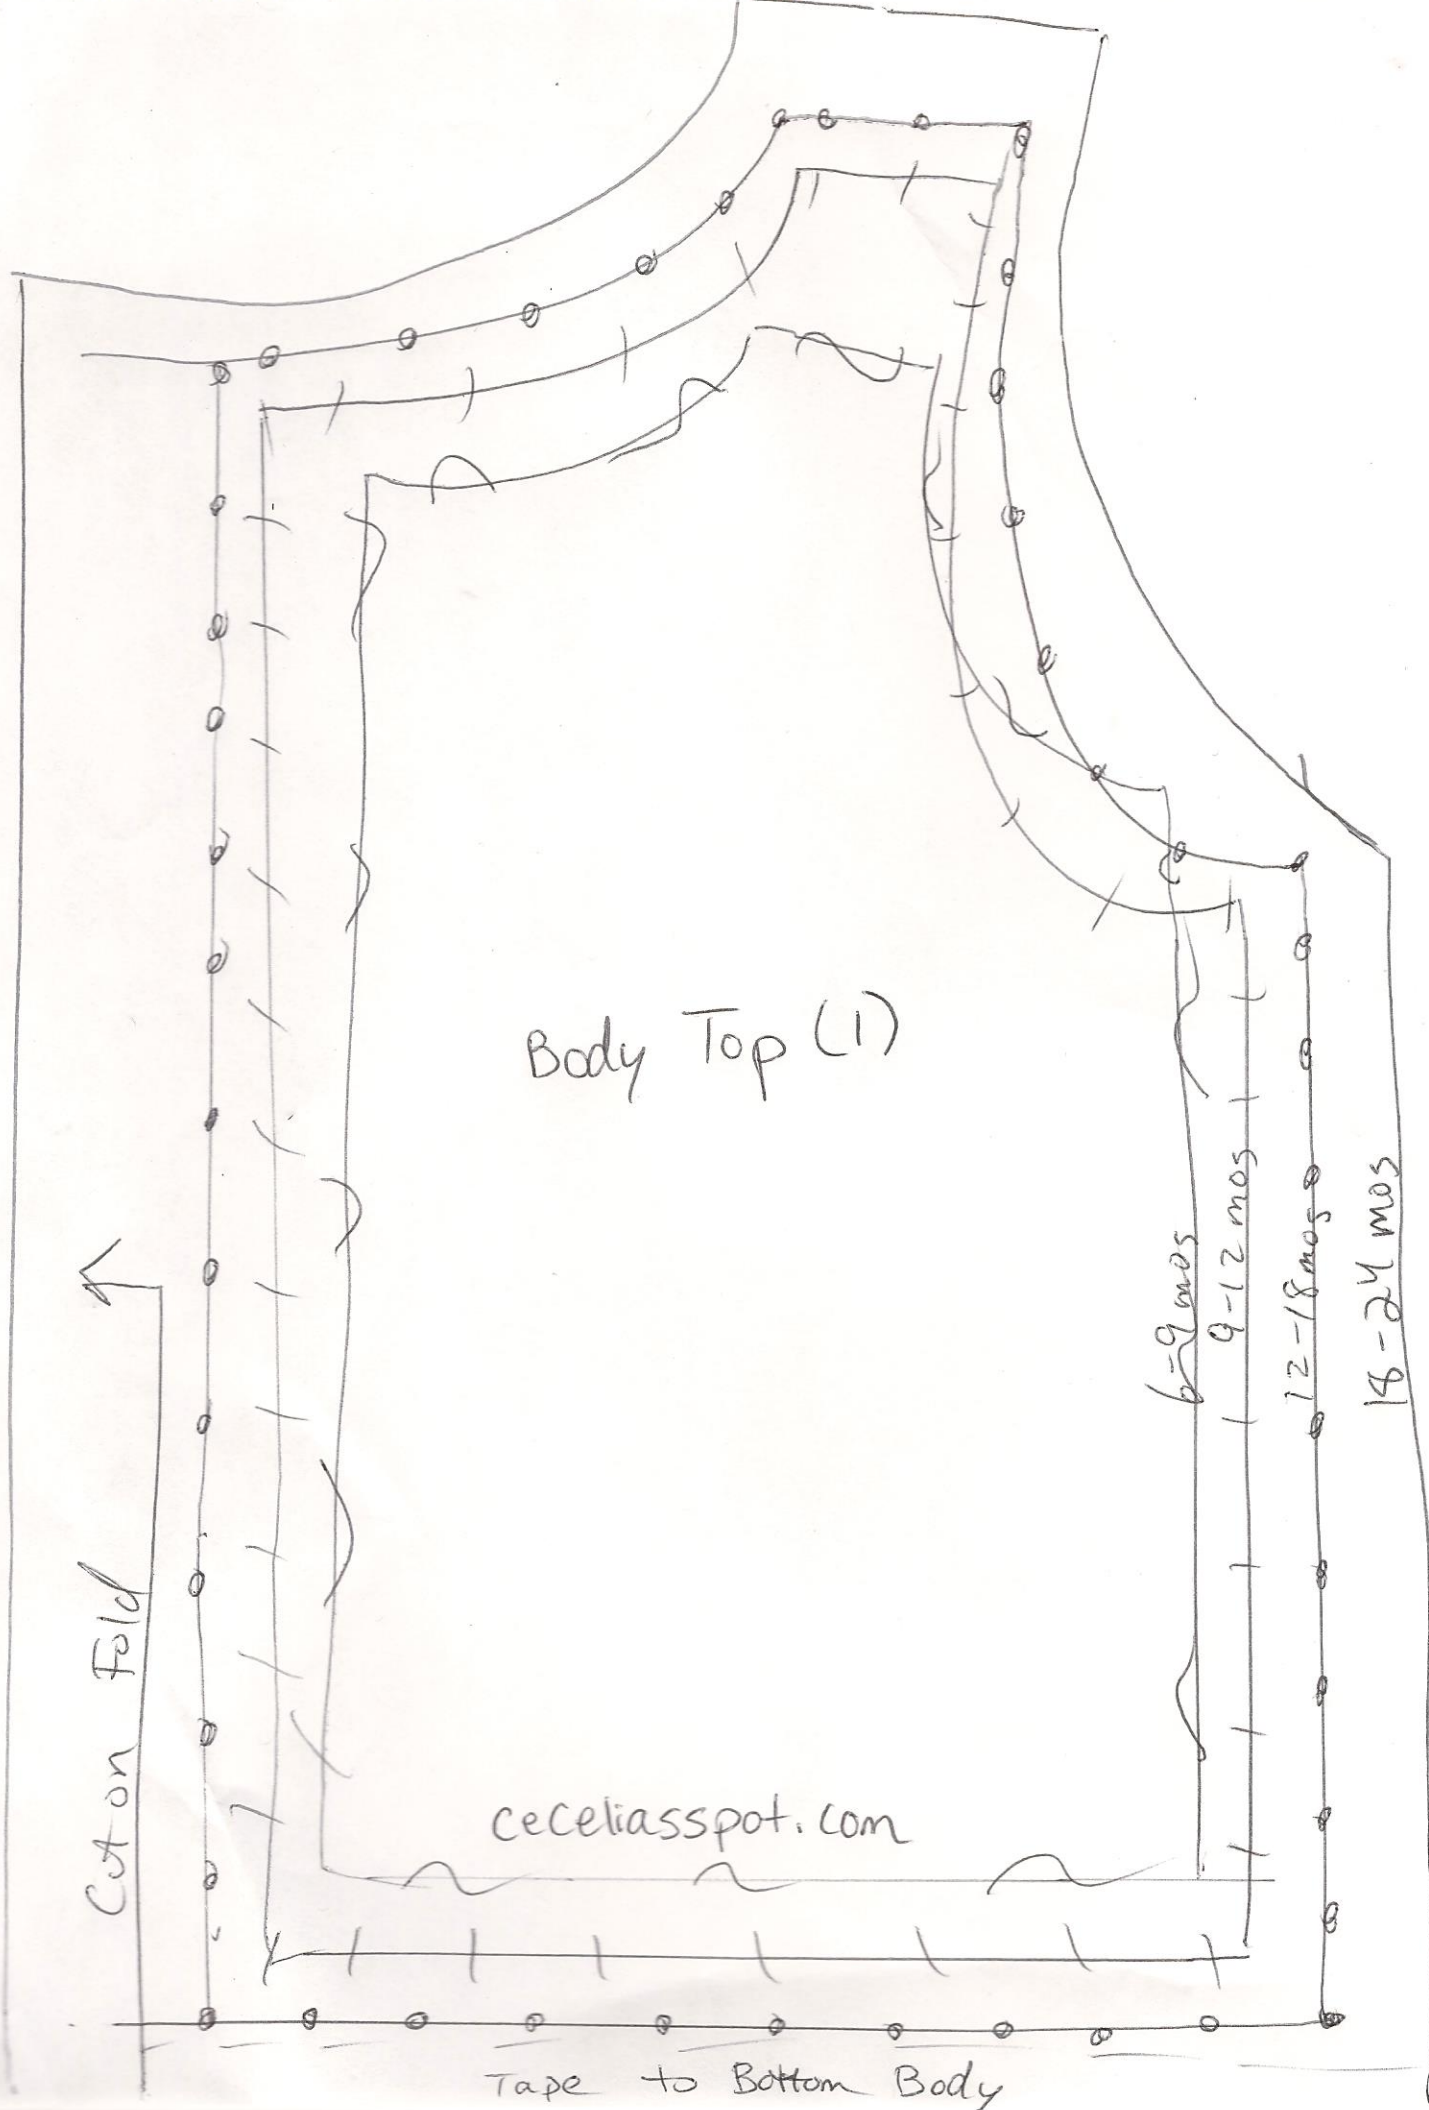

* Adjust sizing by measuring your little one! Enjoy!

Tape to top

Cut on Fold

Body Bottom (2)

ceceliasspot.com

6-9mos

9-12mos

12-18mos

18 month - 24 month

Body Top (1)

Cotton Fold

6-9 mos

9-12 mos

12-18 mos

18-24 mos

ceceliasspot.com

Tape to Bottom Body

Top Back (1)

Ceceliasspot.com

6-9mos

9-12mos

12-18mos

18-24mos

Cut on fold

Hood (Cut 2)

(recommended for older children & have velcro or buttoned)

ceceliaspot.com

6-9 mos

9-12 mos

12-18 mos

18-24 mos