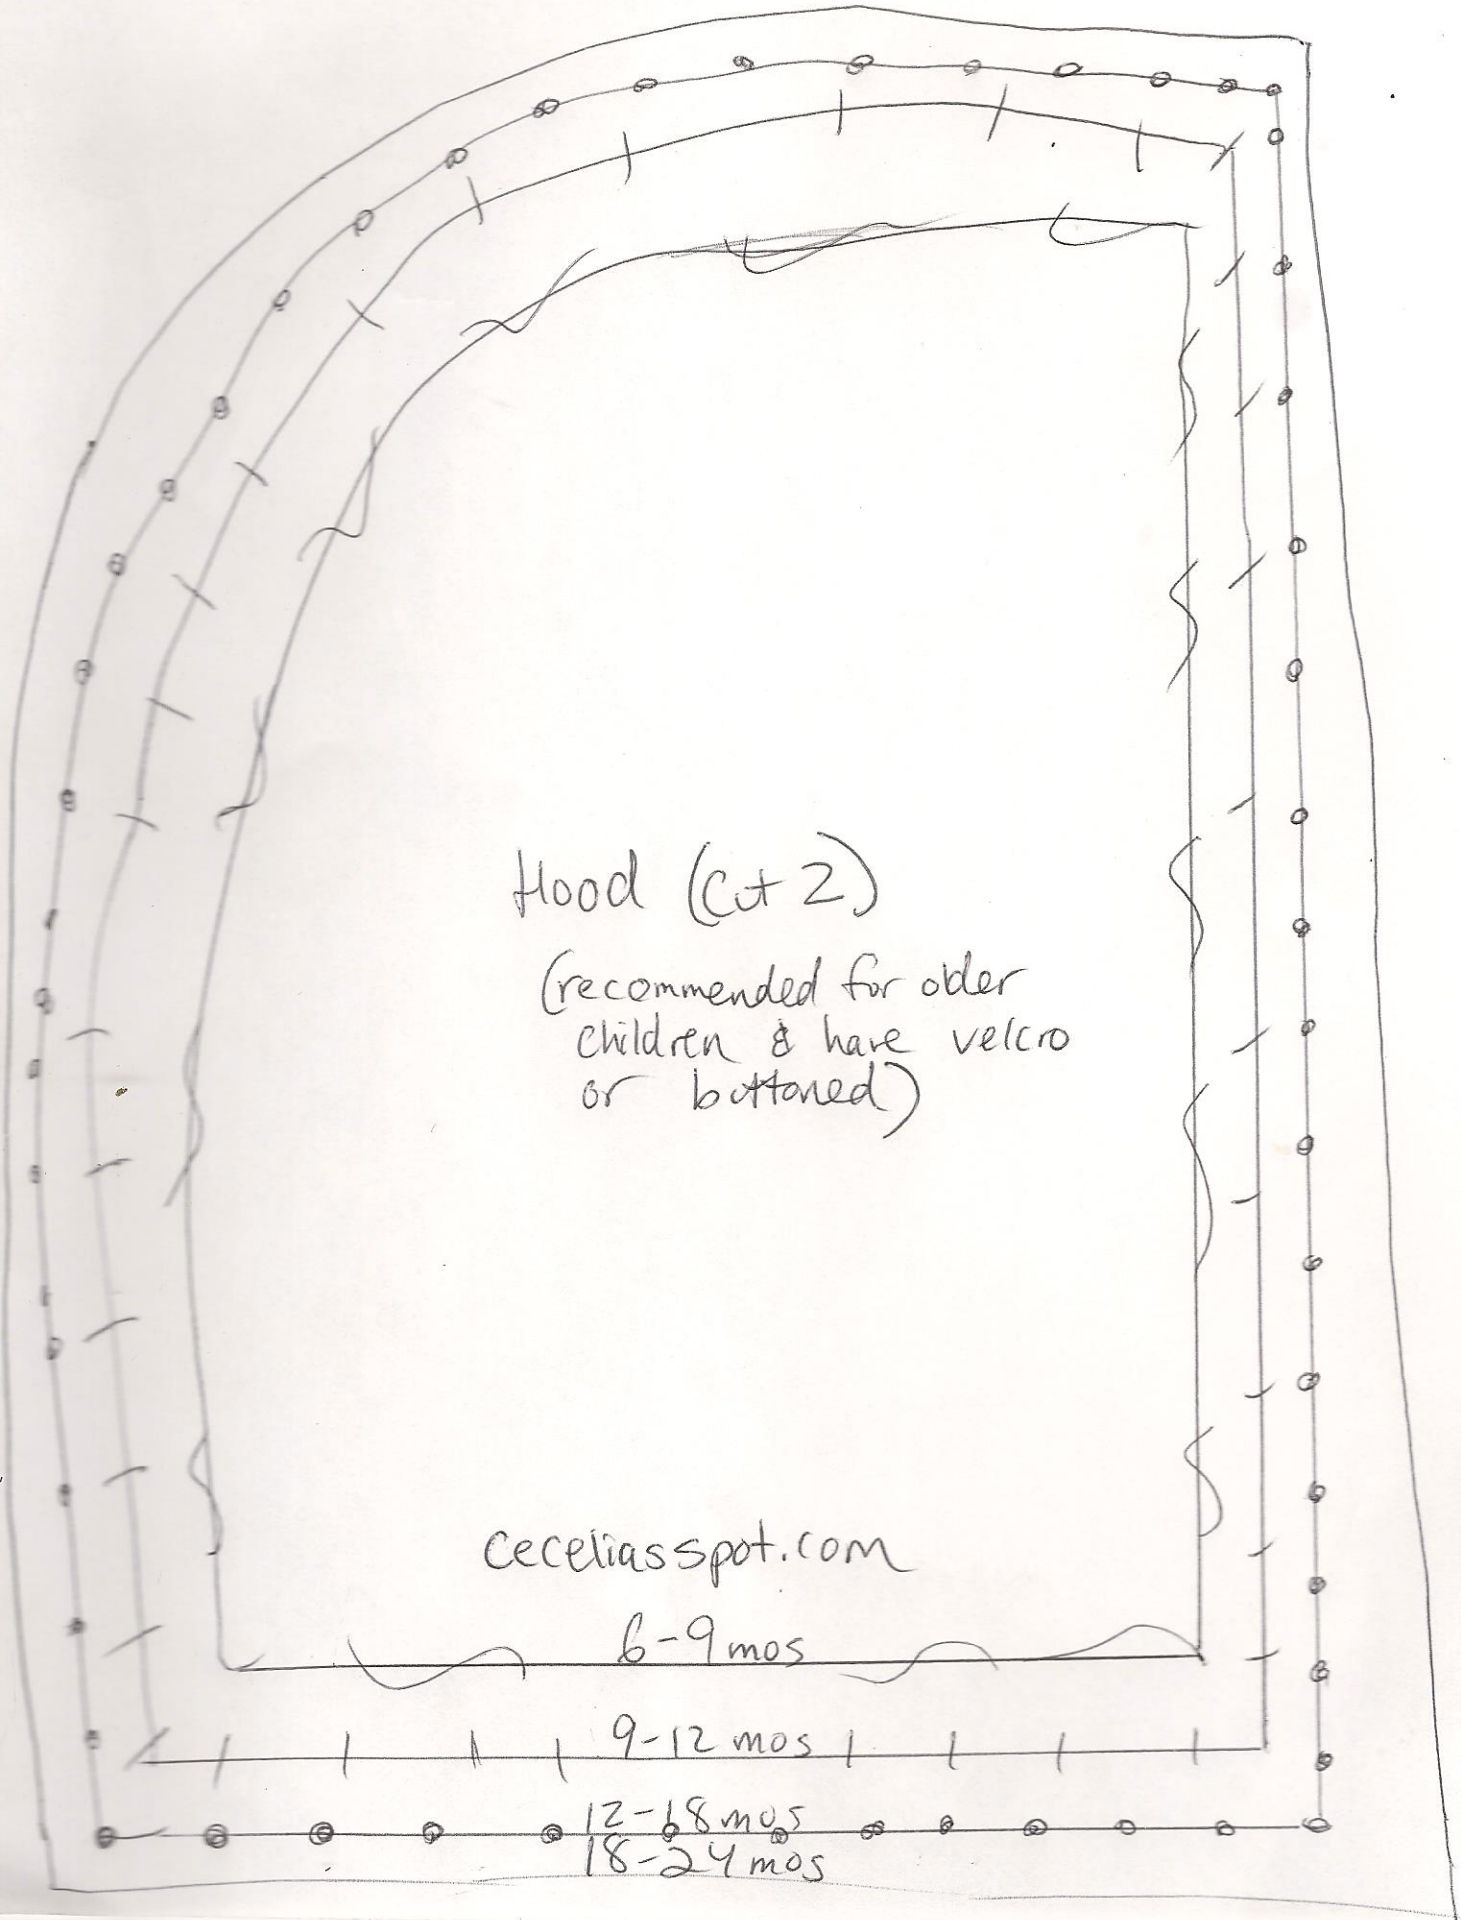

* Adjust sizing by measuring your little one! Enjoy!

Tape to top

Cut on Fold

Body Bottom (2)

ceceliasspot.com

6-9mos

9-12mos

12-18mos

18 month - 24 month

Body Top (1)

Cotton Fold

6-9 mos

9-12 mos

12-18 mos

18-24 mos

ceceliasspot.com

Tape to Bottom Body

Top Back (1)

Ceceliasspot.com

6-9mos

9-12mos

12-18mos

18-24mos

Cut on fold

Hood (Cut 2)

(recommended for older children & have velcro or buttoned)

ceceliaspot.com

6-9 mos

9-12 mos

12-18 mos

18-24 mos