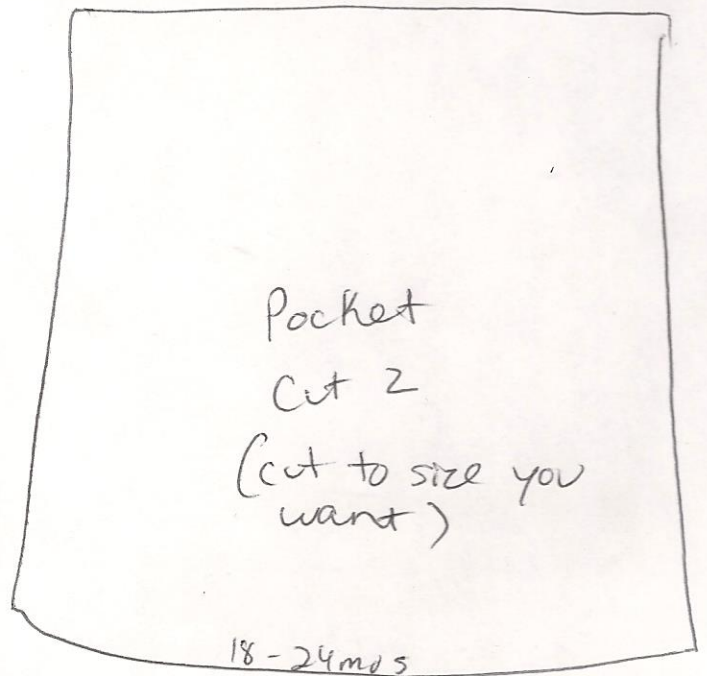

* Adjust sizing by measuring your little one! Enjoy!

Tape to top

Cut on Fold

Body Bottom (2)

ceceliasspot.com

6-9mos

9-12mos

12-18mos

18 month - 24 month

Body Top (1)

Cotton Fold

6-9 mos

9-12 mos

12-18 mos

18-24 mos

ceceliasspot.com

Tape to Bottom Body

Top Back (1)

Ceceliasspot.com

6-9mos

9-12mos

12-18mos

18-24mos

Cut on fold