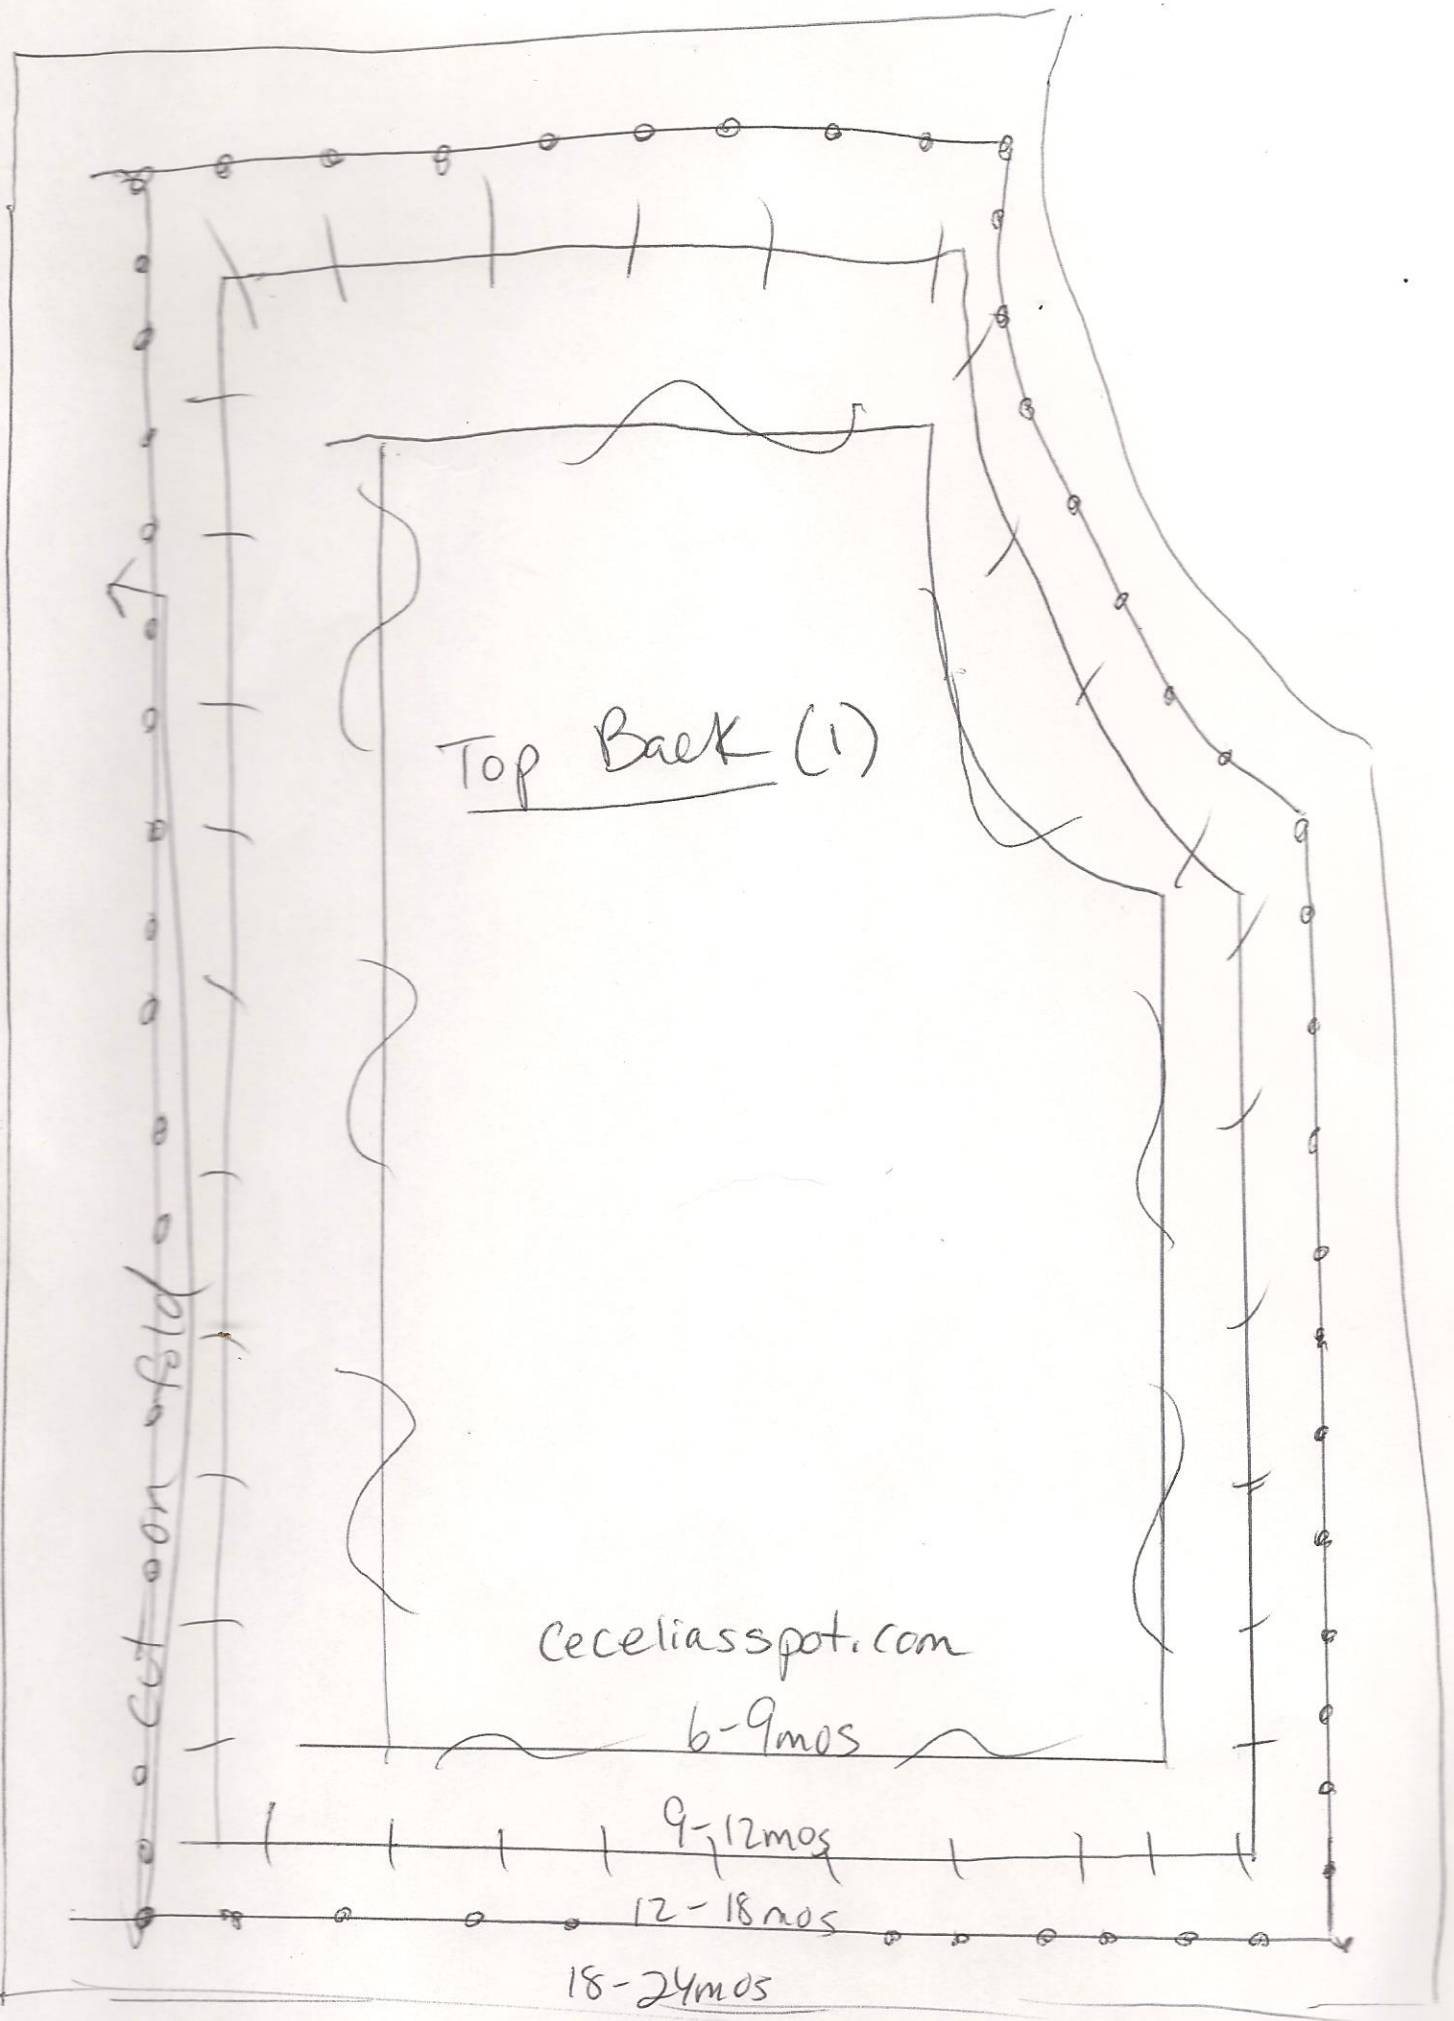

* Adjust sizing by measuring your little one! Enjoy!

Tape to top

Cut on Fold

Body Bottom (2)

ceceliasspot.com

6-9mos

9-12mos

12-18mos

18 month - 24 month

Body Top (1)

Cotton Fold

6-9 mos

9-12 mos

12-18 mos

18-24 mos

ceceliasspot.com

Tape to Bottom Body

Top Back (1)

Ceceliasspot.com

6-9mos

9-12mos

12-18mos

18-24mos

Cut on fold

Hood (Cut 2)

(recommended for older children & have velcro or buttoned)

ceceliaspot.com

6-9 mos

9-12 mos

12-18 mos

18-24 mos